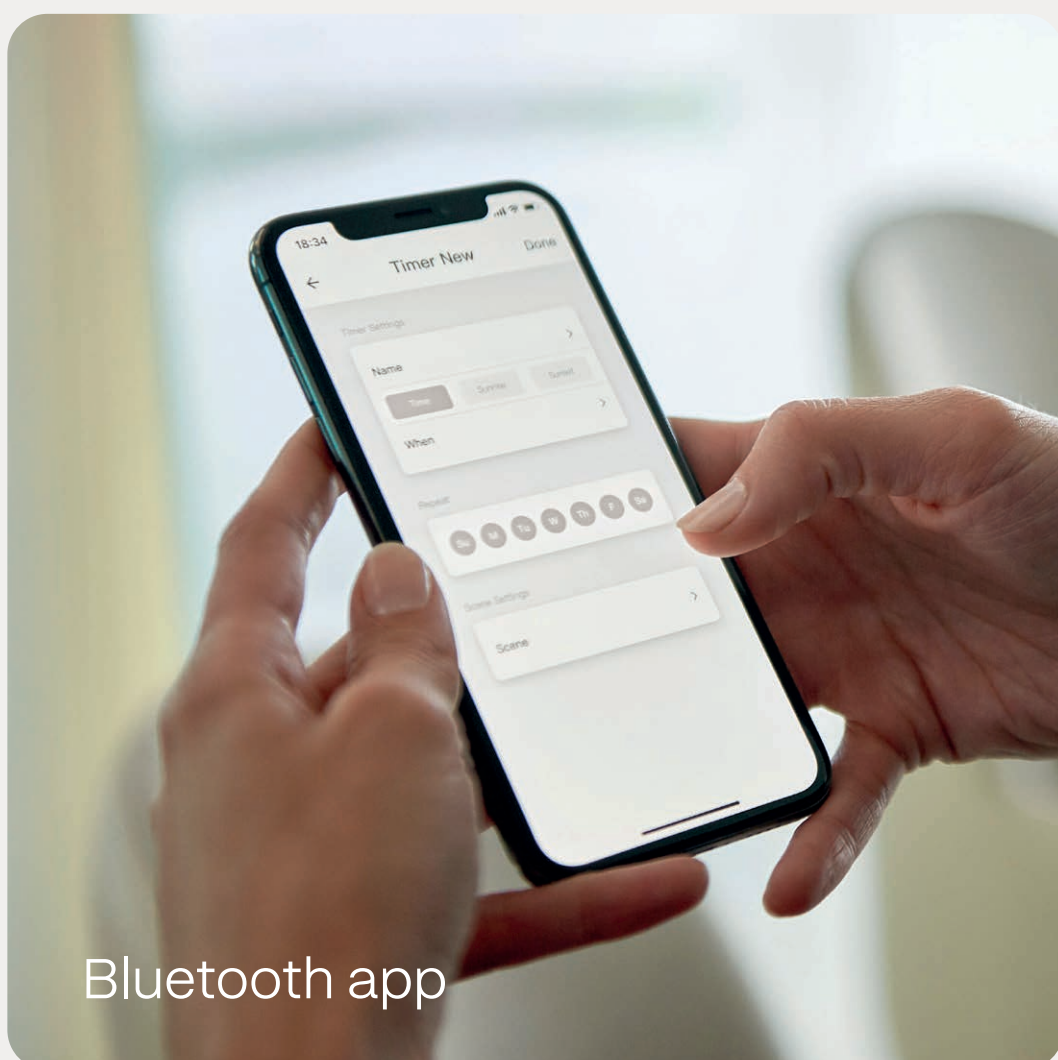

Stay safe

Use your smartwatch to control Motionblinds to open and close when you are away.

Google Pixel Watch

Standard motors

Automate shades with 3 timers

Control by app at home

Bluetooth app control

Experience the convenience of smartphone control at home within Bluetooth range and automate shades with timers using the Motionblinds Bluetooth app.

Bluetooth app

Preset timers

Set timers to automatically move shades to a chosen position (3 timers per shade).

Requirements

Motionblinds Bluetooth app for iOS and Android.

[More info](#)

Advanced motors

Connect to any smart home platform & device

Control from anywhere

Smart home control

Discover smart living with Eve Motionblinds motors featuring Matter and Thread technology, allowing seamless integration of your shades with smart home platforms such as Apple Home, Google Home, Samsung SmartThings and Amazon Alexa.