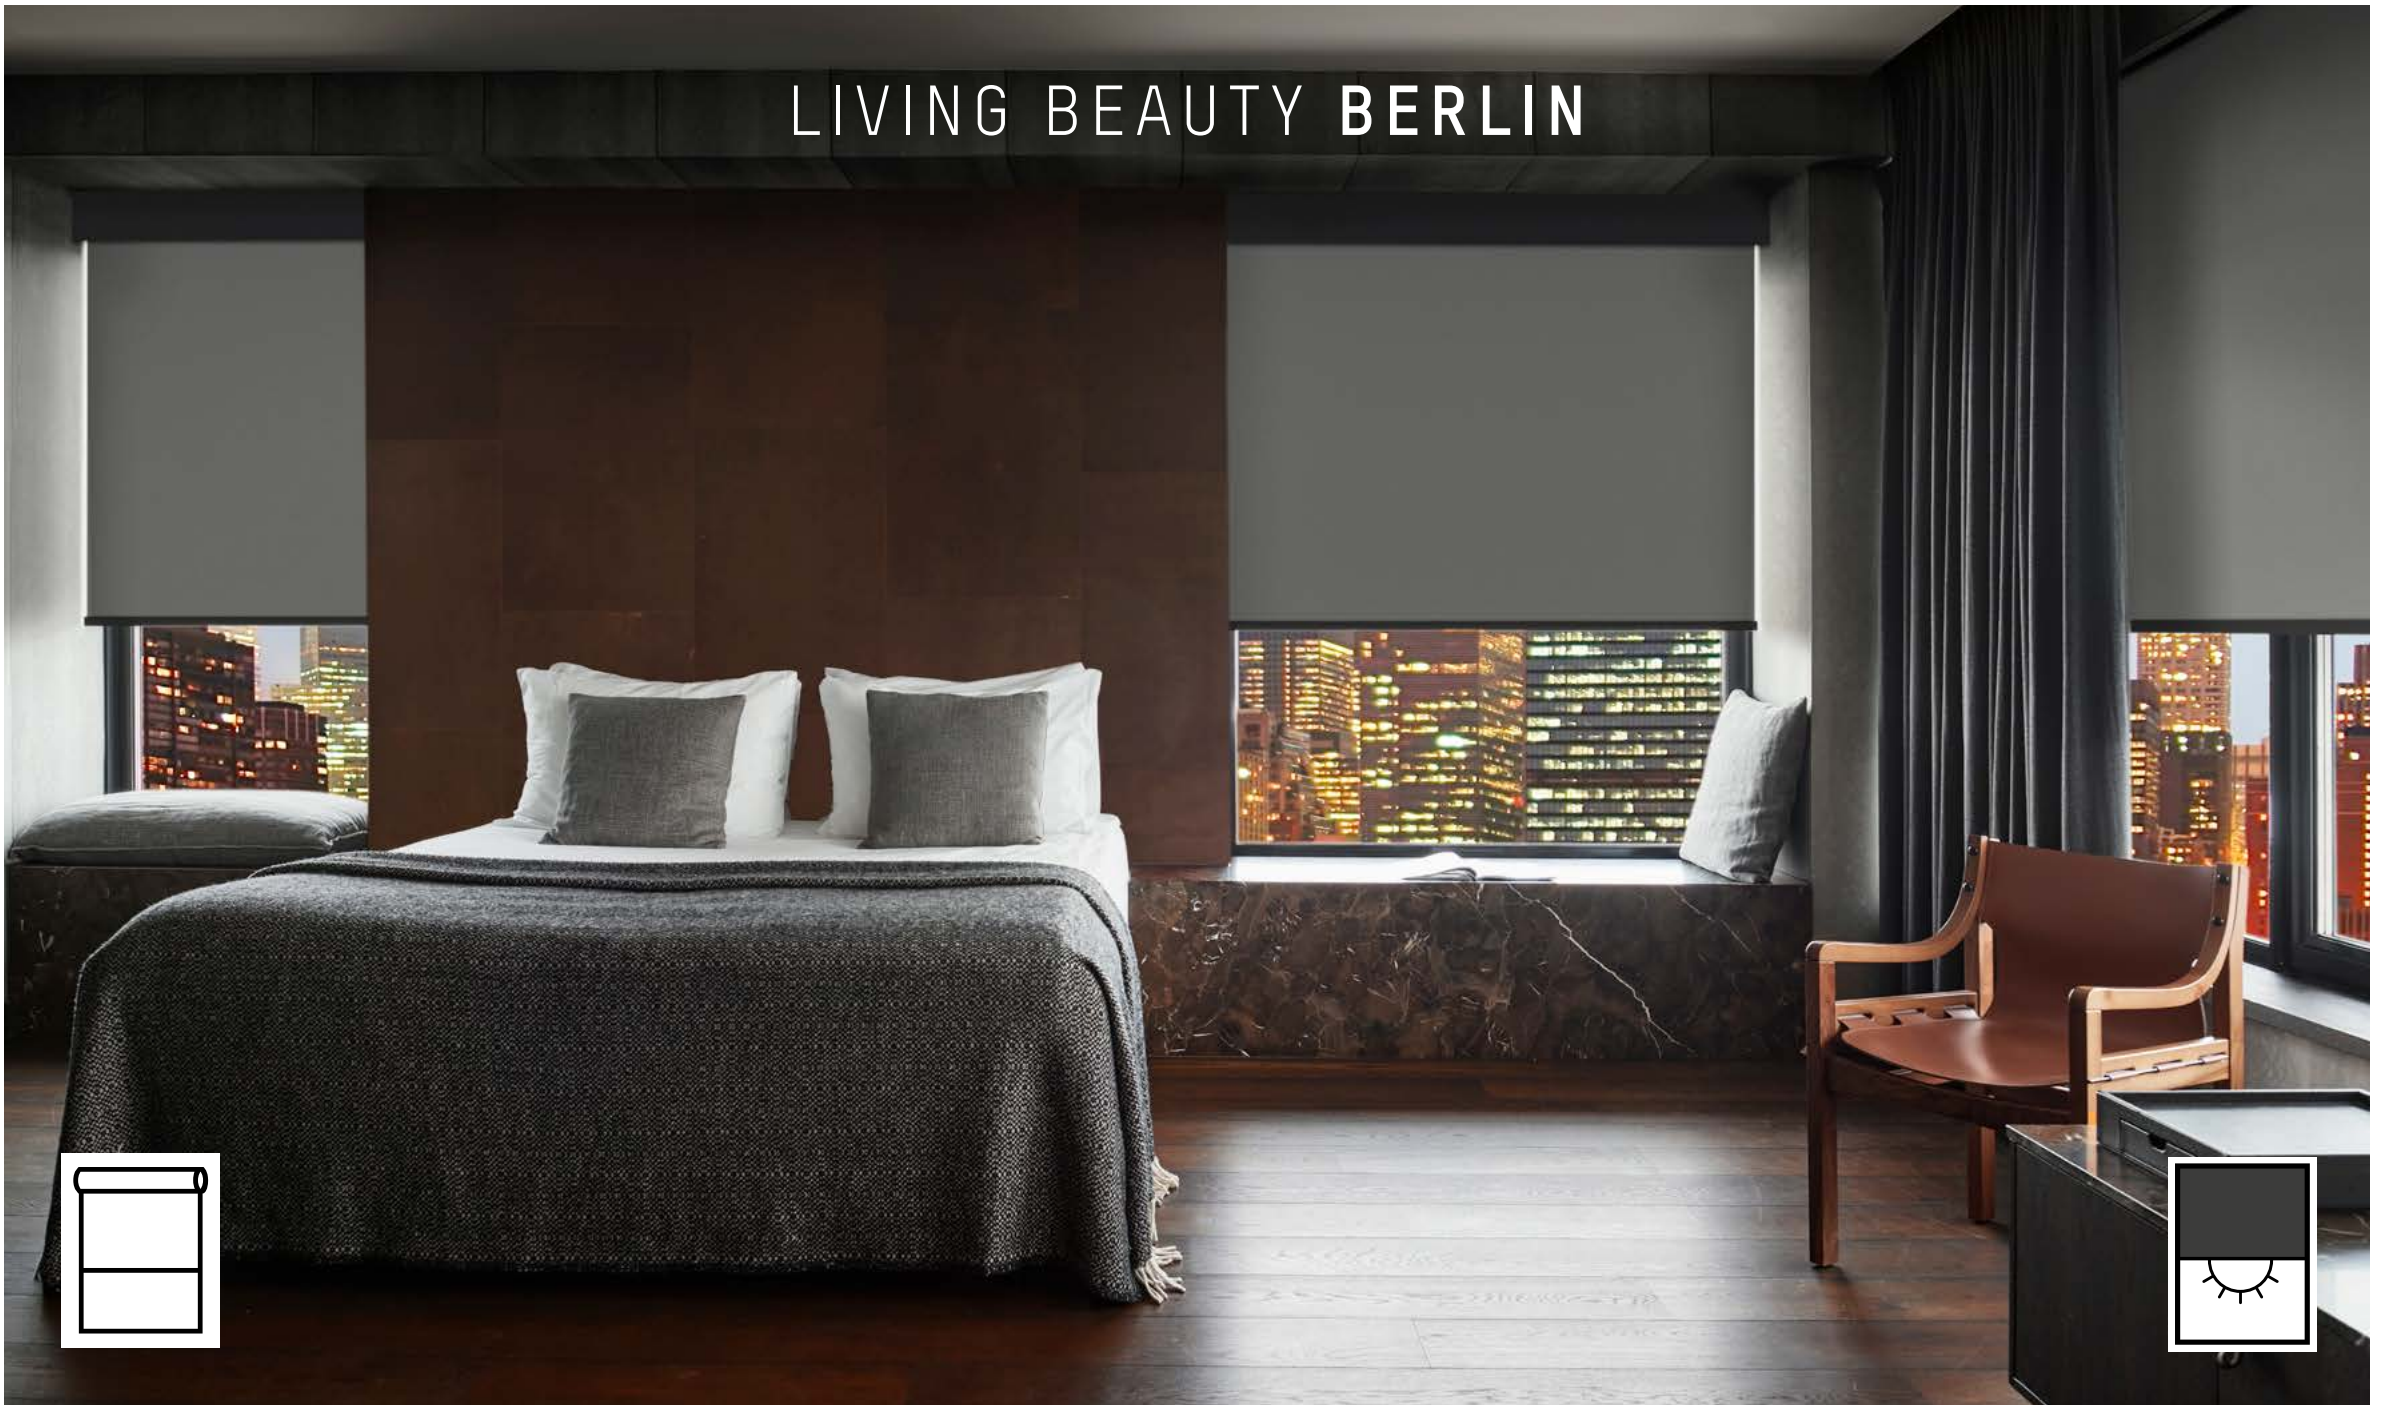

LIVING BEAUTY BERLIN