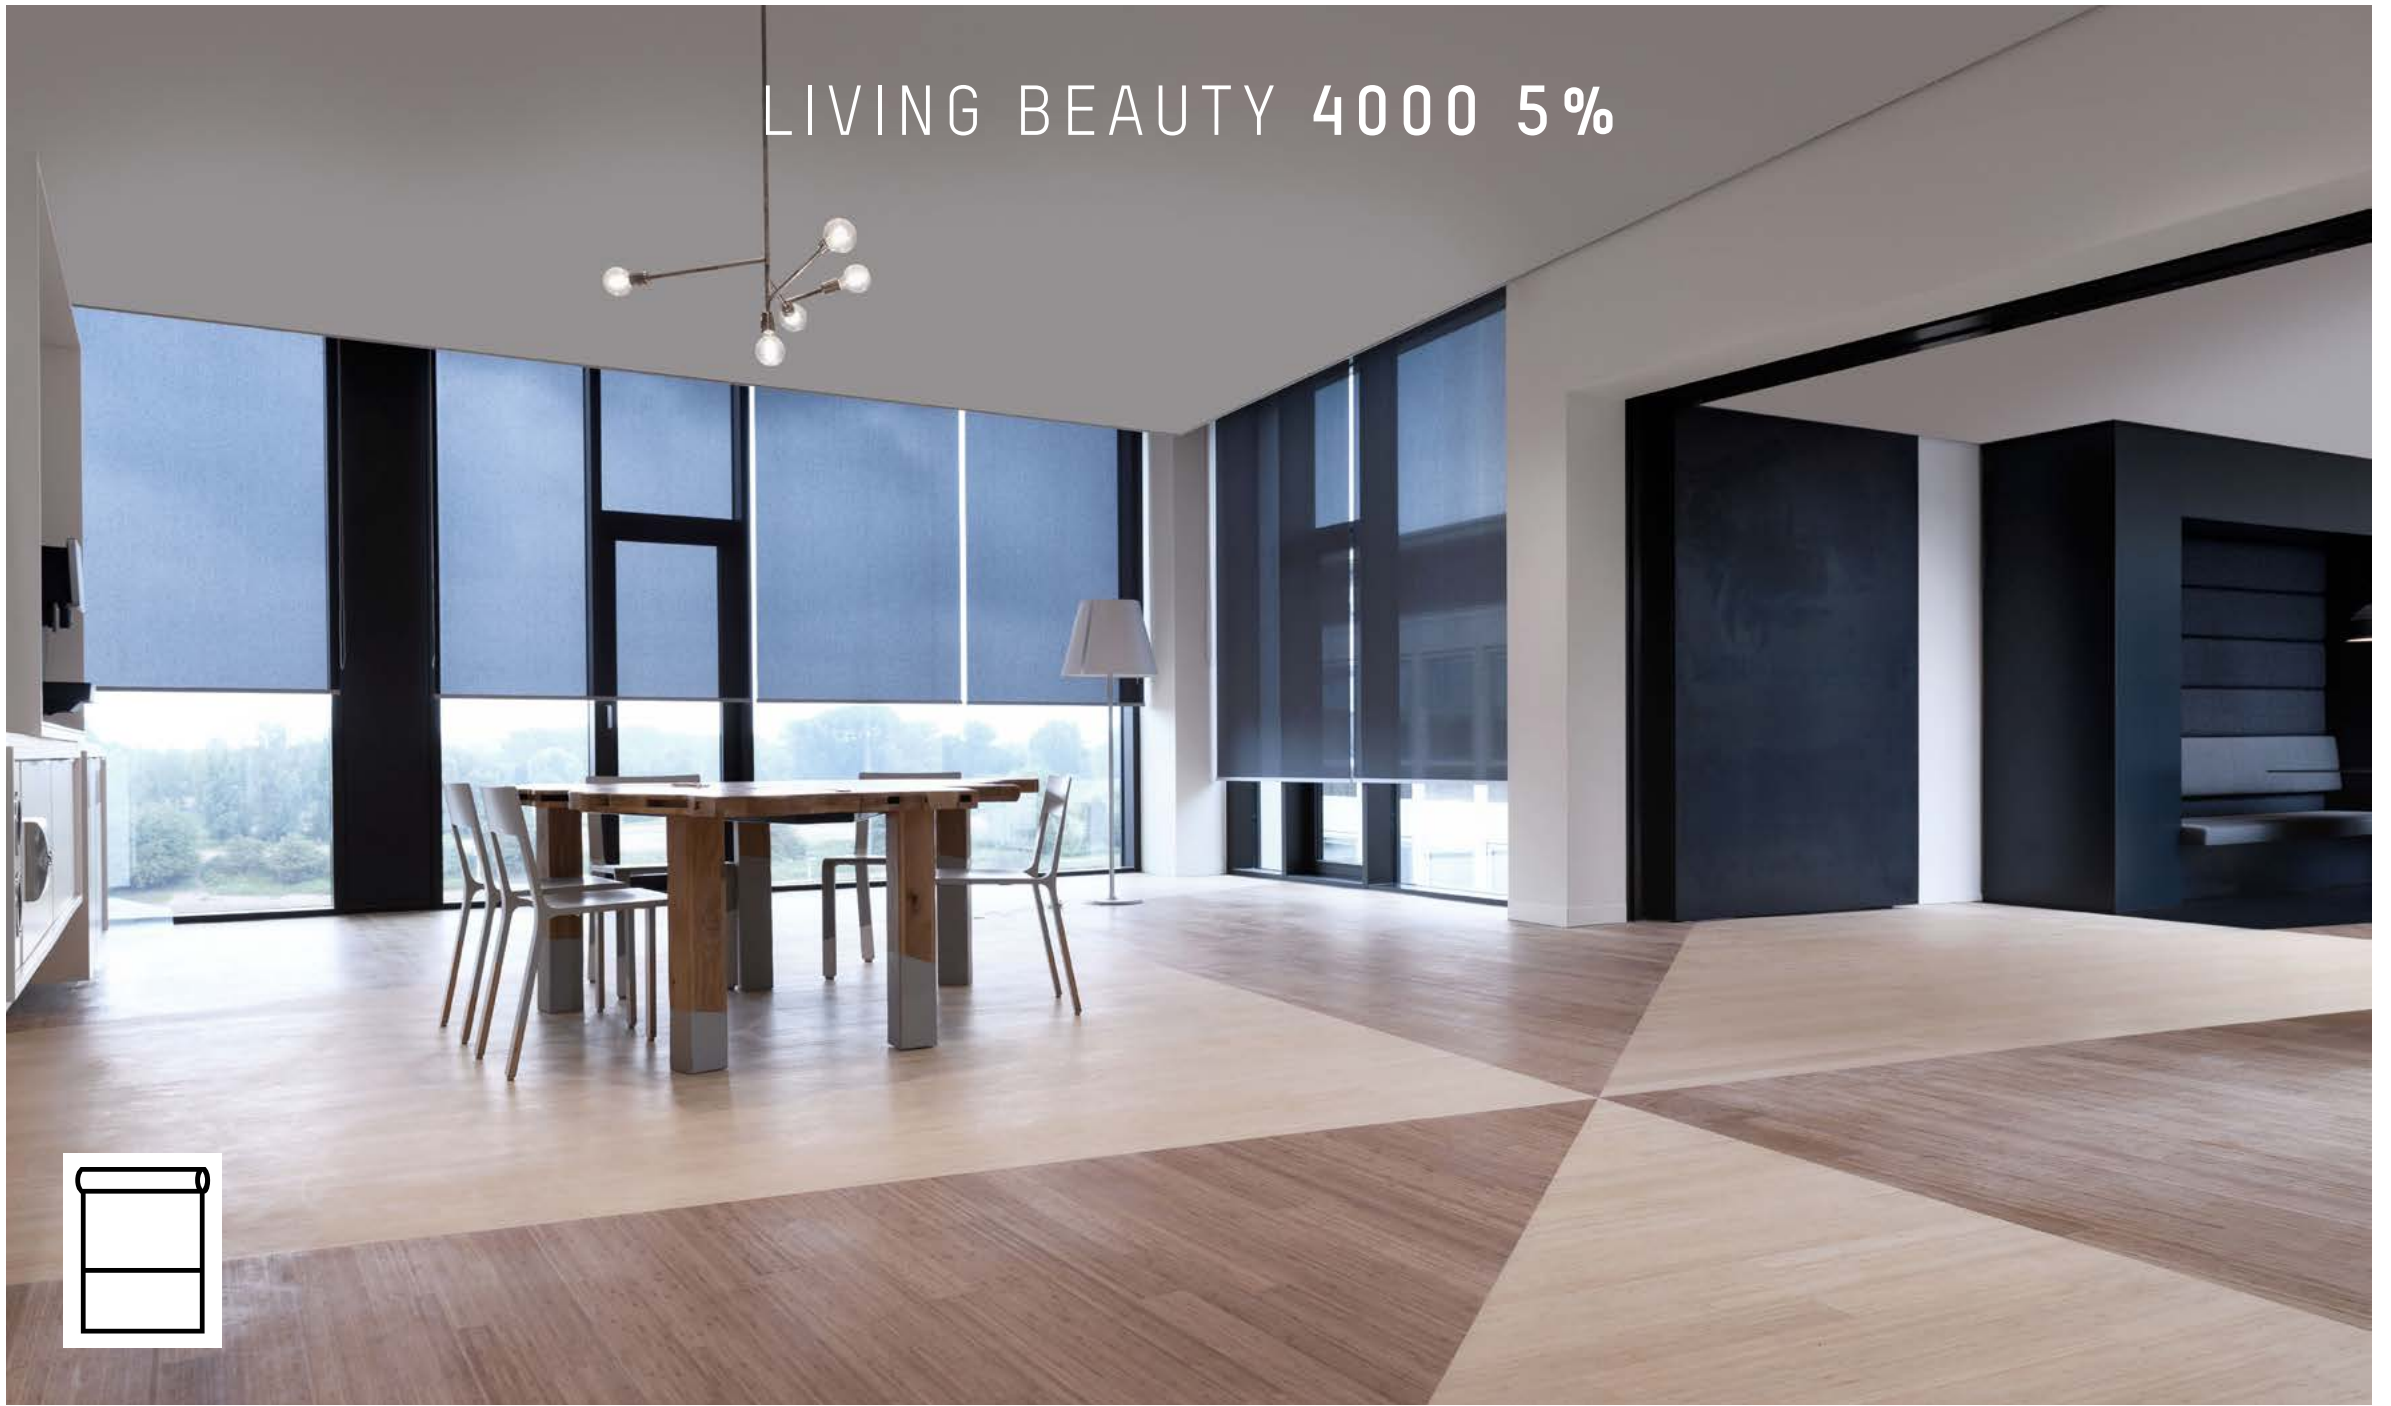

LIVING BEAUTY 4000 5%