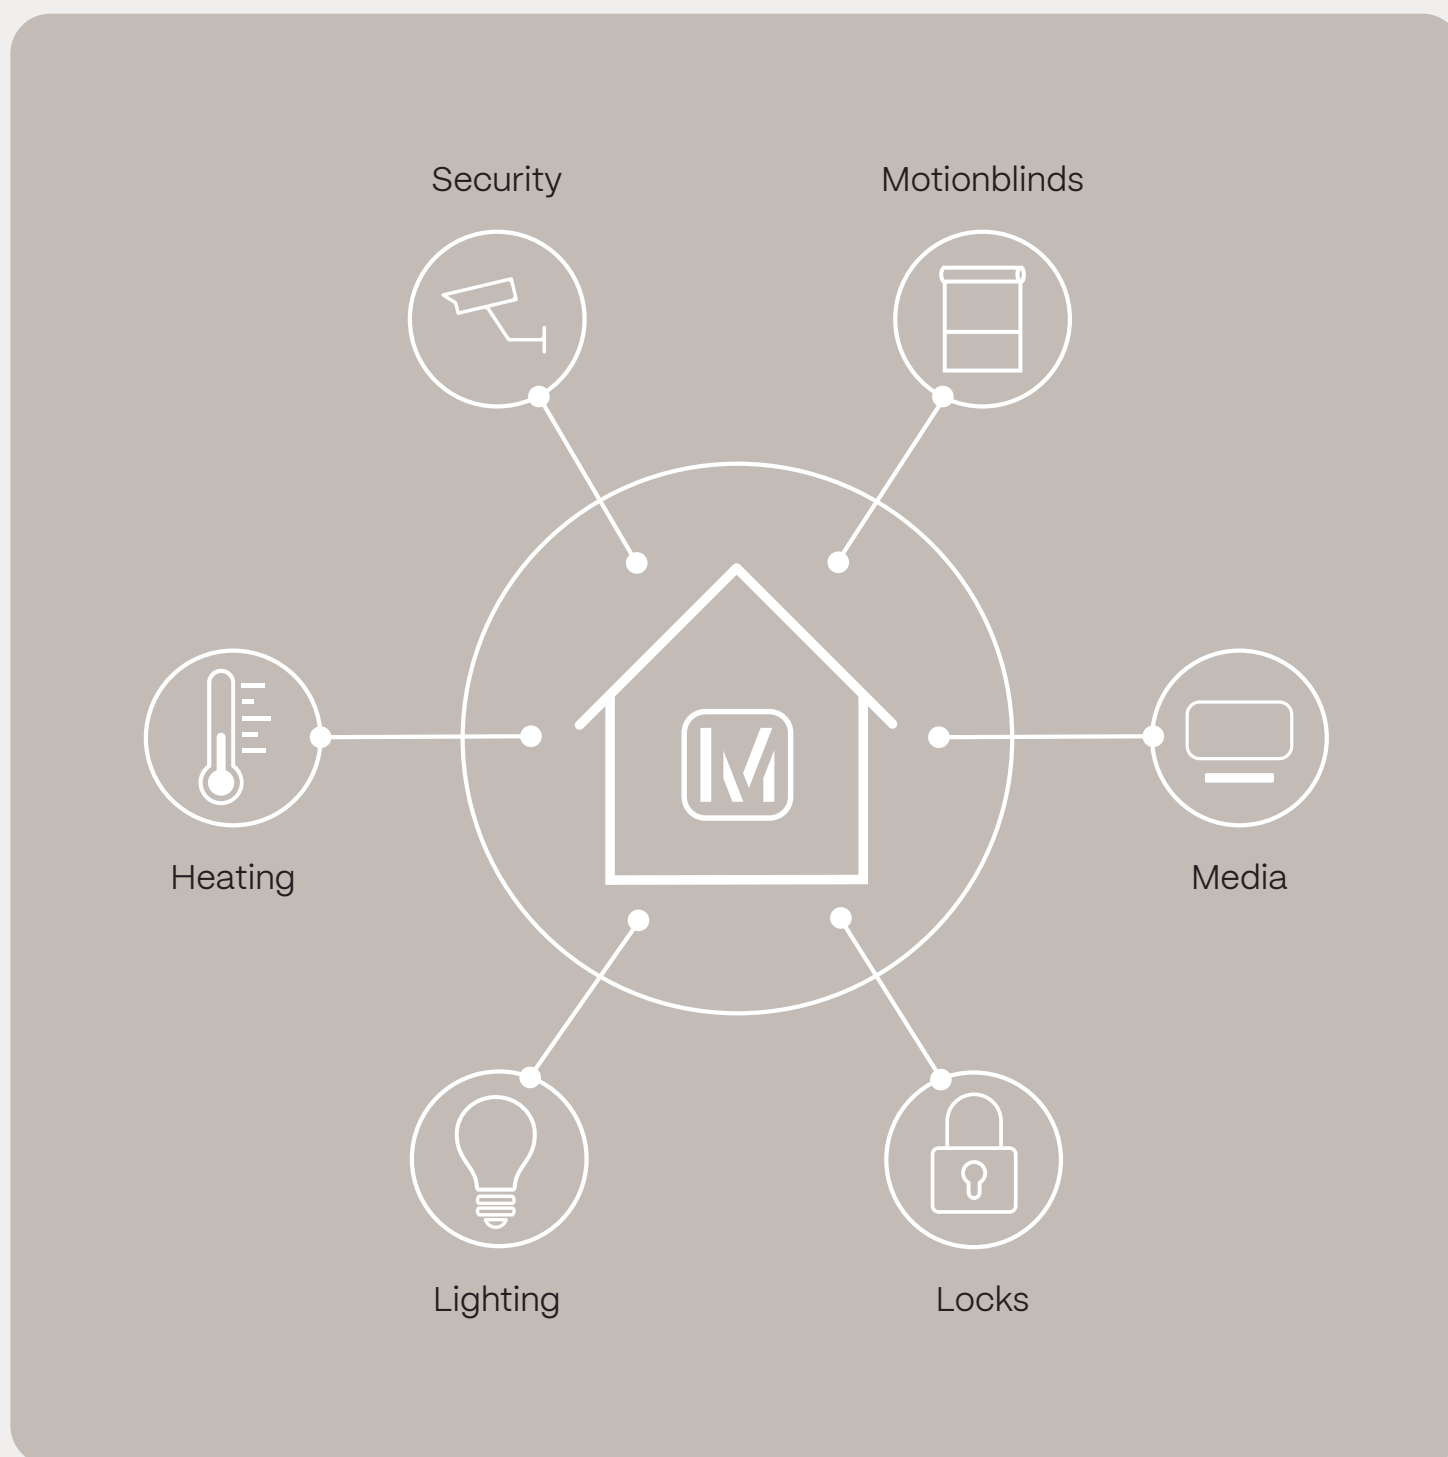

Energy efficient, safe & convenient

Save energy

Set Motionblinds to open and close to changing temperatures to keep rooms warm in the winter and cool in the summer.

Home comfort

Make life easier and convenient by automating all your daily routines and scenes.

Stay safe

Use your smartwatch to control Motionblinds to open and close when you are away.

Google Pixel Watch

Standard motors

Automate shades with 3 timers

Control by app at home

Bluetooth app control

Experience the convenience of smartphone control at home within Bluetooth range and automate shades with timers using the Motionblinds Bluetooth app.

Bluetooth app

Preset timers

Set timers to automatically move shades to a chosen position (3 timers per shade).

Requirements

Motionblinds Bluetooth app for iOS and Android.

[More info](#)

Advanced motors

Connect to any smart home platform & device

Control from anywhere

Smart home control

Discover smart living with Eve Motionblinds motors featuring Matter and Thread technology, allowing seamless integration of your shades with smart home platforms such as Apple Home, Google Home, Samsung SmartThings and Amazon Alexa.