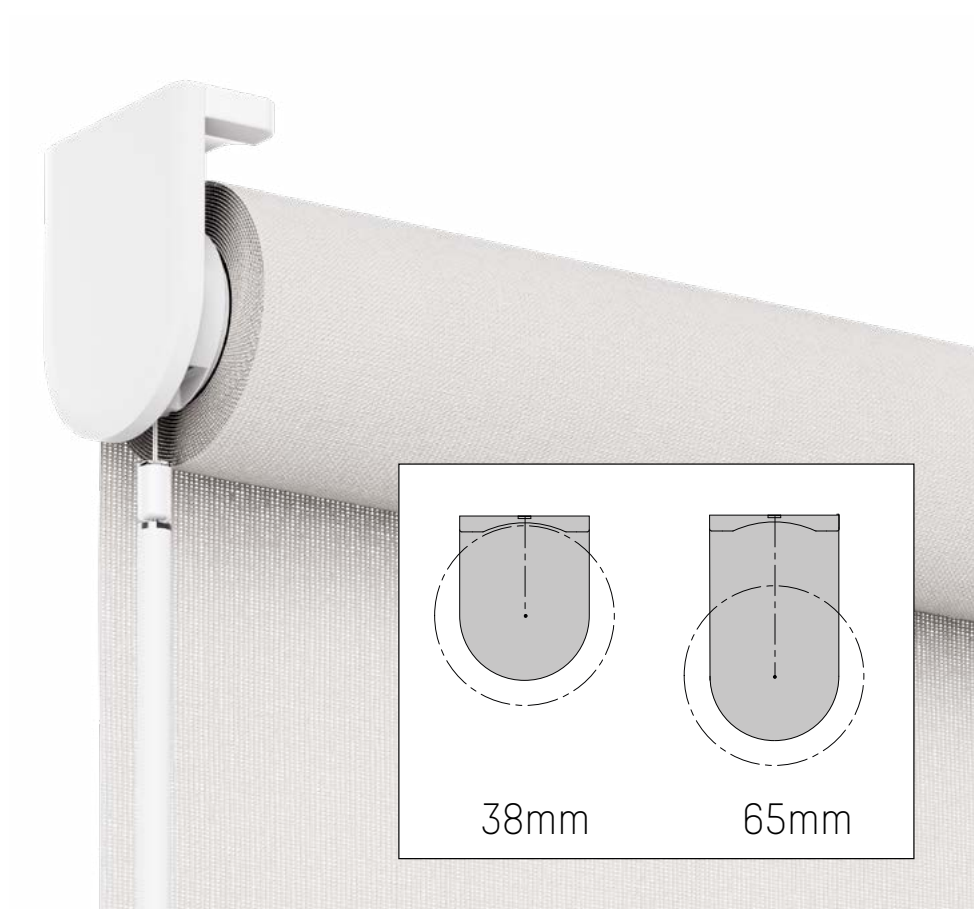

White Grey Black

CASSETTE WITH OR WITHOUT INSERT

- Elegant rounded cassette system
- Upholstered textile look

White Grey Black

SINGLE ROLLER FASCIA SYSTEM

- Metal box brackets for face fix an reveal fix
- Aesthetic square click - on profile

White Grey Black

ROLLER CONFIGURATION OPTIONS

LARGE FASCIA SYSTEM

- For 65 mm large system tube
- Aesthetic large square klik - on profile

White Grey Black

DAY & NIGHT FASCIA

- One system combines two fabrics
- Perfect for large window surfaces

White Grey Black

LARGE ROLLER BRACKET SYSTEM

- For 65 mm large system tube
- Optional: extended bracket 38 and 65 mm

 White  Grey  Black

HONEYCOMB CONFIGURATION OPTIONS

MOTORIZED BOTTOM UP

- Automated control for ultimate safety
- Compatible with smart homes- buildings